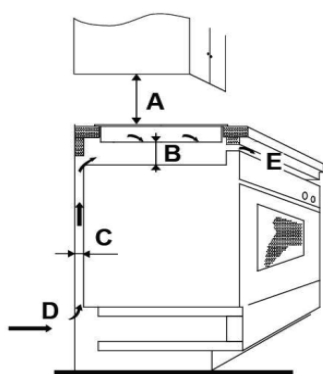

Appliance Data Sheet

Product Type	Electric Hob
Product Code	UBIND60MT
	Product Description
	60cm 4 Zone Induction Hob

Features / Specification

Barcode	8422248617697
Colour	Black
Hob Surface Material	Ceramic Glass
No of Cooking Zones	4
Type of Control	Touch Control
Display Colour	Red
Hob Power Management	Yes
Residual Heat Indicator	Yes
Timer	Yes, 99min
Child Safety Lock	Yes
Number of Power Levels	9
Boost Function	Yes, All Zones
Pause Function	Yes
Melt Function (42°C)	No
Defrost Function (55°C)	Yes
Keep Warm Function (70°C)	Yes
Simmer Function (90°C)	Yes

Dimensions & Technical Information

A (mm)	760
B (mm)	50 min
C (mm)	20 min
D	Air intake
E	Air exit 5mm

L (mm)	590
W (mm)	520
H (mm)	58
D (mm)	54
A (mm)	560
B (mm)	490
X (mm)	50 min

Product Dimensions (W x D x H)	590mm x 520mm x 58mm
Packed Dimensions (W x D x H)	663mm x 585mm x 105mm
Product Weight (kg)	9.9 Packed / 8.0 Unpacked
Cut Out Dimension	560mm x 490mm
Power Supply	220-240V ~ 50/60Hz
Max Power (kW)	7
Cable / Plug	1.0m / Hardwired
Supply Connection	32A