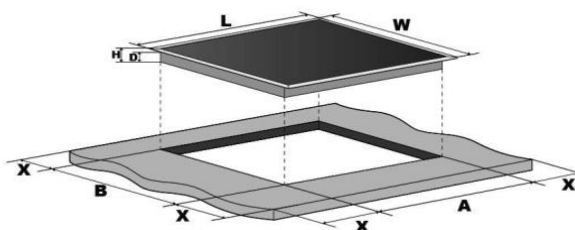

Appliance Data Sheet

Product Type	Electric Hob
Product Code	UBIND60MT
	Product Description
	60cm 4 Zone Induction Hob

Features / Specification

Barcode	8422248617697
Colour	Black
Hob Surface Material	Ceramic Glass
No of Cooking Zones	4
Type of Control	Touch Control
Display Colour	Red
Hob Power Management	Yes
Residual Heat Indicator	Yes
Timer	Yes, 99min
Child Safety Lock	Yes
Number of Power Levels	9
Boost Function	Yes, All Zones
Pause Function	Yes
Melt Function (42°C)	No
Defrost Function (55°C)	Yes
Keep Warm Function (70°C)	Yes
Simmer Function (90°C)	Yes

Dimensions & Technical Information

A (mm)	760
B (mm)	50 min
C (mm)	20 min
D	Air intake
E	Air exit 5mm

L (mm)	590
W (mm)	520
H (mm)	58
D (mm)	54
A (mm)	560
B (mm)	490
X (mm)	50 min

Product Dimensions (W x D x H)	590mm x 520mm x 58mm
Packed Dimensions (W x D x H)	663mm x 585mm x 105mm
Product Weight (kg)	9.9 Packed / 8.0 Unpacked
Cut Out Dimension	560mm x 490mm
Power Supply	220-240V ~ 50/60Hz
Max Power (kW)	7
Cable / Plug	1.0m / Hardwired
Supply Connection	32A